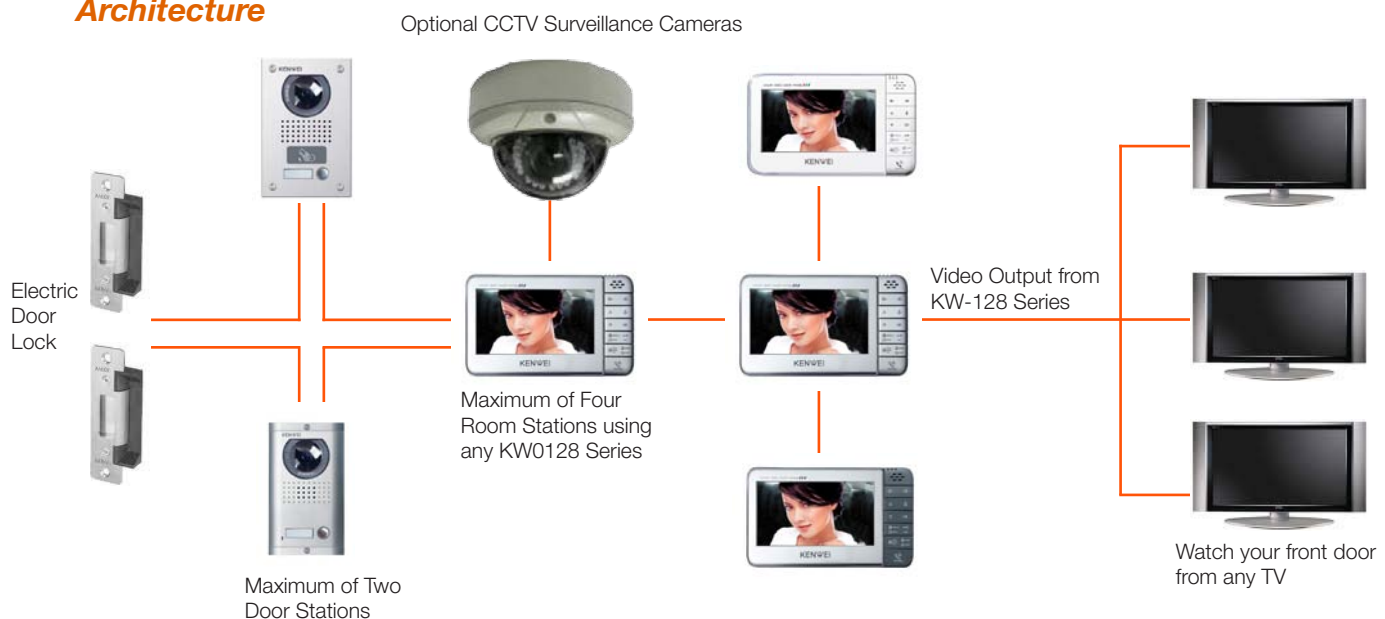

KW-128 Series Video Intercoms

Kenwei has been manufacturing Video Intercoms for 25 years!

The KW-128 range of Video Room Stations offer a stylish and unique addition to your home or apartments' security solution. This highly reliable 4 wire Video Intercom allows you to monitor up to two entry points from up to four Video Room Stations as well as directly viewing CCTV cameras.

Features

- Customize your Intercom System to meet your requirements
- Selectable Chime / Ring Tone
- Directly PAGE any one or all four Room Stations at the press of a button
- View the front Door Camera
- Do Not Disturb feature allows the user to isolate a Room Station so it does not receive calls
- Add to your security by viewing an optional CCTV Surveillance Camera
- Remotely unlock the Door or Gate
- Hands Free communication with the Door Station

Architecture

System Components