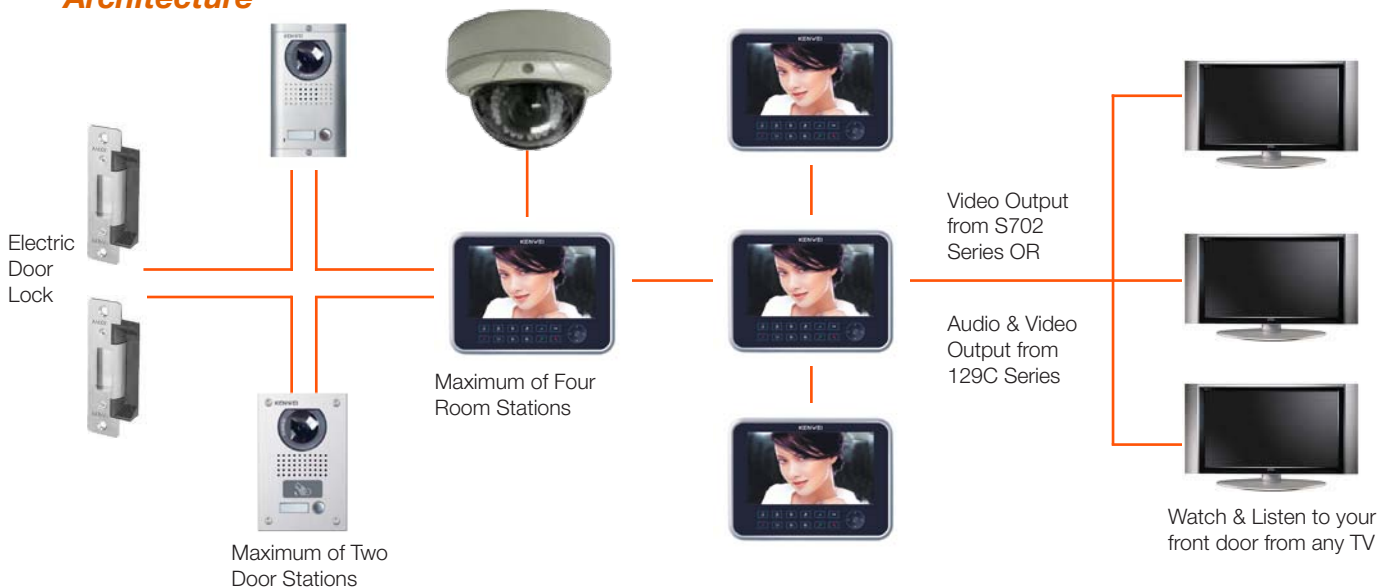

Touch Sense Series Video Intercoms

The "Touch Sense" range of Video Room Stations are the latest in design and innovation from Kenwei Video Intercoms. Incorporating unique, sleek styling and utilizing the latest in electronic technology - this is Kenwei's best 4 wire Video Intercom system to date!

Features

Customize your Intercom System to meet your requirements

Selectable Chime / Ring Tone

Directly PAGE any one or all four Room Stations at the press of a button

View the front Door Camera

Do Not Disturb feature allows the user to isolate a Room Station so it does not receive calls

Add to your security by viewing up to two optional CCTV Surveillance Camera's

Remotely unlock the Door or Gate

Hands Free communication with the Door Station

Optional Video Memory

The Touch Sense series can record snap shots at every press of the door station button which are stored on a removeable SD card. (Up to 64 snapshots on the KW-S702C64, 200 snapshots on the KW-129CW200.) Snapshots can also be taken at the press of a button on the Video Room Station and stored on the SD card which can be viewed later via any PC.

Architecture

System Components

KW-138MC1B Stainless Steel Door Station with Camera Surface Mount.

KW-138EMC1B Stainless Steel Door Station with Camera and Prox Reader - Surface Mount.

KW-S702CW64 7" Touch Sense Video Room Station - 64 video event memory - White

KW-129CW200 9" Touch Sense Video Room Station - 200 event video memory - Black